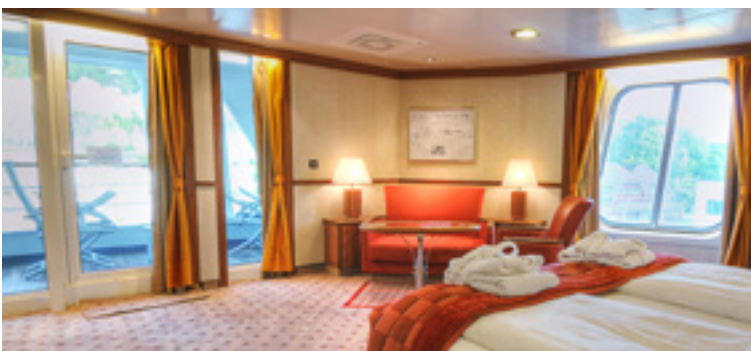

4.

- 1 Explorer deck
- 2 Whirlpool
- 3 Arctic Superior F
- 4 Expedition Suite MG