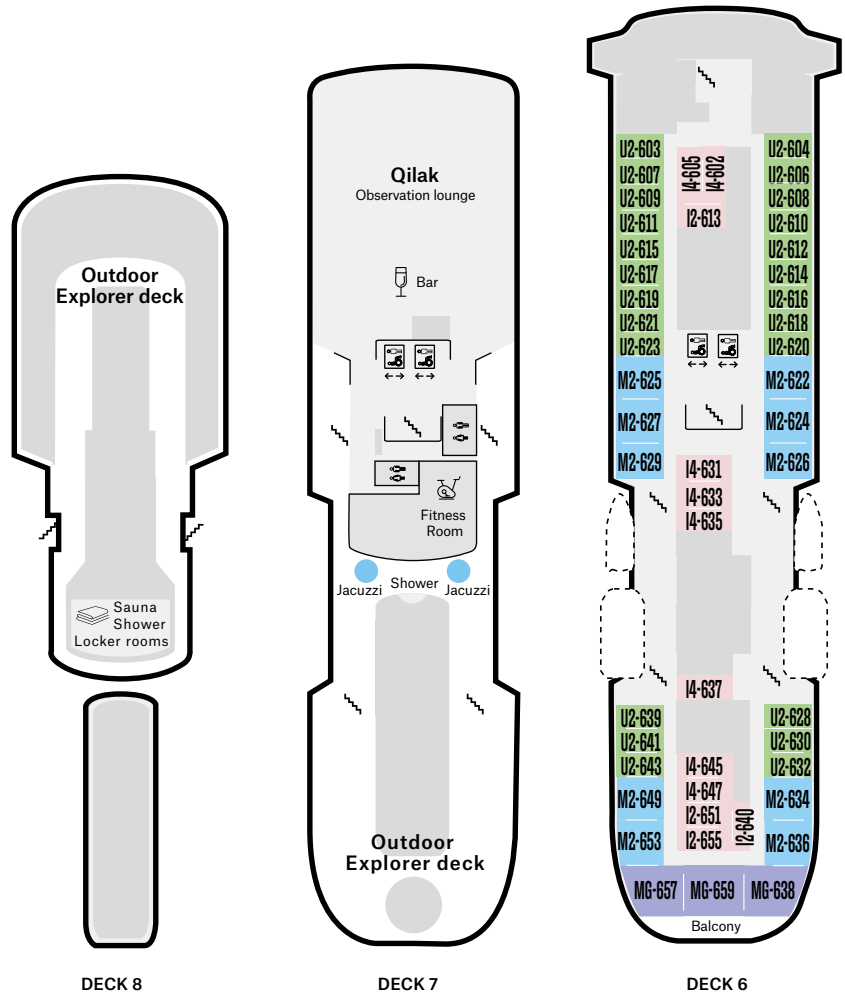

On board activity highlights:

Lecture Programme, Photography Workshop, Science Center.

SHIP YARD: Fincantieri, (I)

FLAG: Norway

YEAR OF CONSTRUCTION: 2007

GROSS TONNAGE: 11 647

CABINS: 127

OVERALL LENGTH: 114 m

BEAM: 20.2 m

ICE CLASS: 1B

SERVICE SPEED: 13 knots

EXPEDITON SUITES	MG	Grand suite	25–27 m ²	One room with private balcony, seating area, TV, minibar, kettle, double bed, shower/wc.
	M2	Mini suite	15–20 m ²	One room with seating area, TV, minibar, kettle, double bed, shower/wc.
ARCTIC SUPERIOR	F2	Outside cabin	16–24 m ²	Double bed, seating area, TV, refrigerator, kettle, shower/wc.
	U	Outside cabin	10–11 m ²	One bed, one sofa bed, table, TV, refrigerator, kettle, shower/wc. (U-526 with upper and lower berths).
POLAR OUTSIDE	N	Outside cabin	10–13 m ²	One bed, one sofa bed, table, TV, refrigerator, shower/wc. (N-352 with upper/lower berths).
	SD	Outside cabin	10–11 m ²	One bed, one sofa bed, table, TV, refrigerator, shower/wc. Adapted for guests with disabilities.
	FJ	Outside cabin	16–21 m ²	Double bed, seating area, TV, refrigerator, shower/wc, limited or no view. (FJ-503 with twin bed).
POLAR INSIDE	I	Inside cabin	10–13 m ²	One bed, one sofa bed, TV, refrigerator, shower/wc.

Cabins SD-342 and SD-346 are adapted for guests with disabilities. These cabins may also be available for general booking. Subject to change.

DECK 5

DECK 4

DECK 3

DECK 2

1.

2.

4.