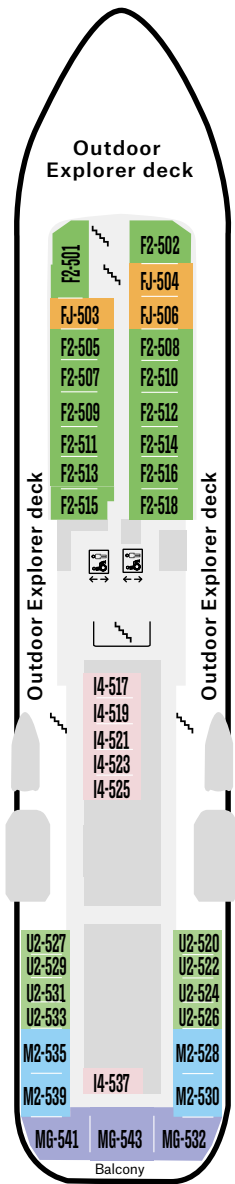

DECK 5

- 1 Explorer deck
- 2 Whirlpool
- 3 Arctic Superior F
- 4 Expedition Suite MG