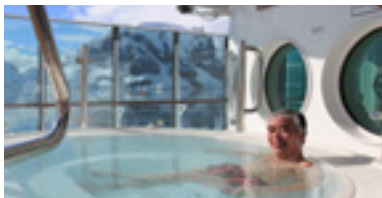

2.

- 1 Explorer deck
- 2 Whirlpool
- 3 Arctic Superior F
- 4 Expedition Suite MG